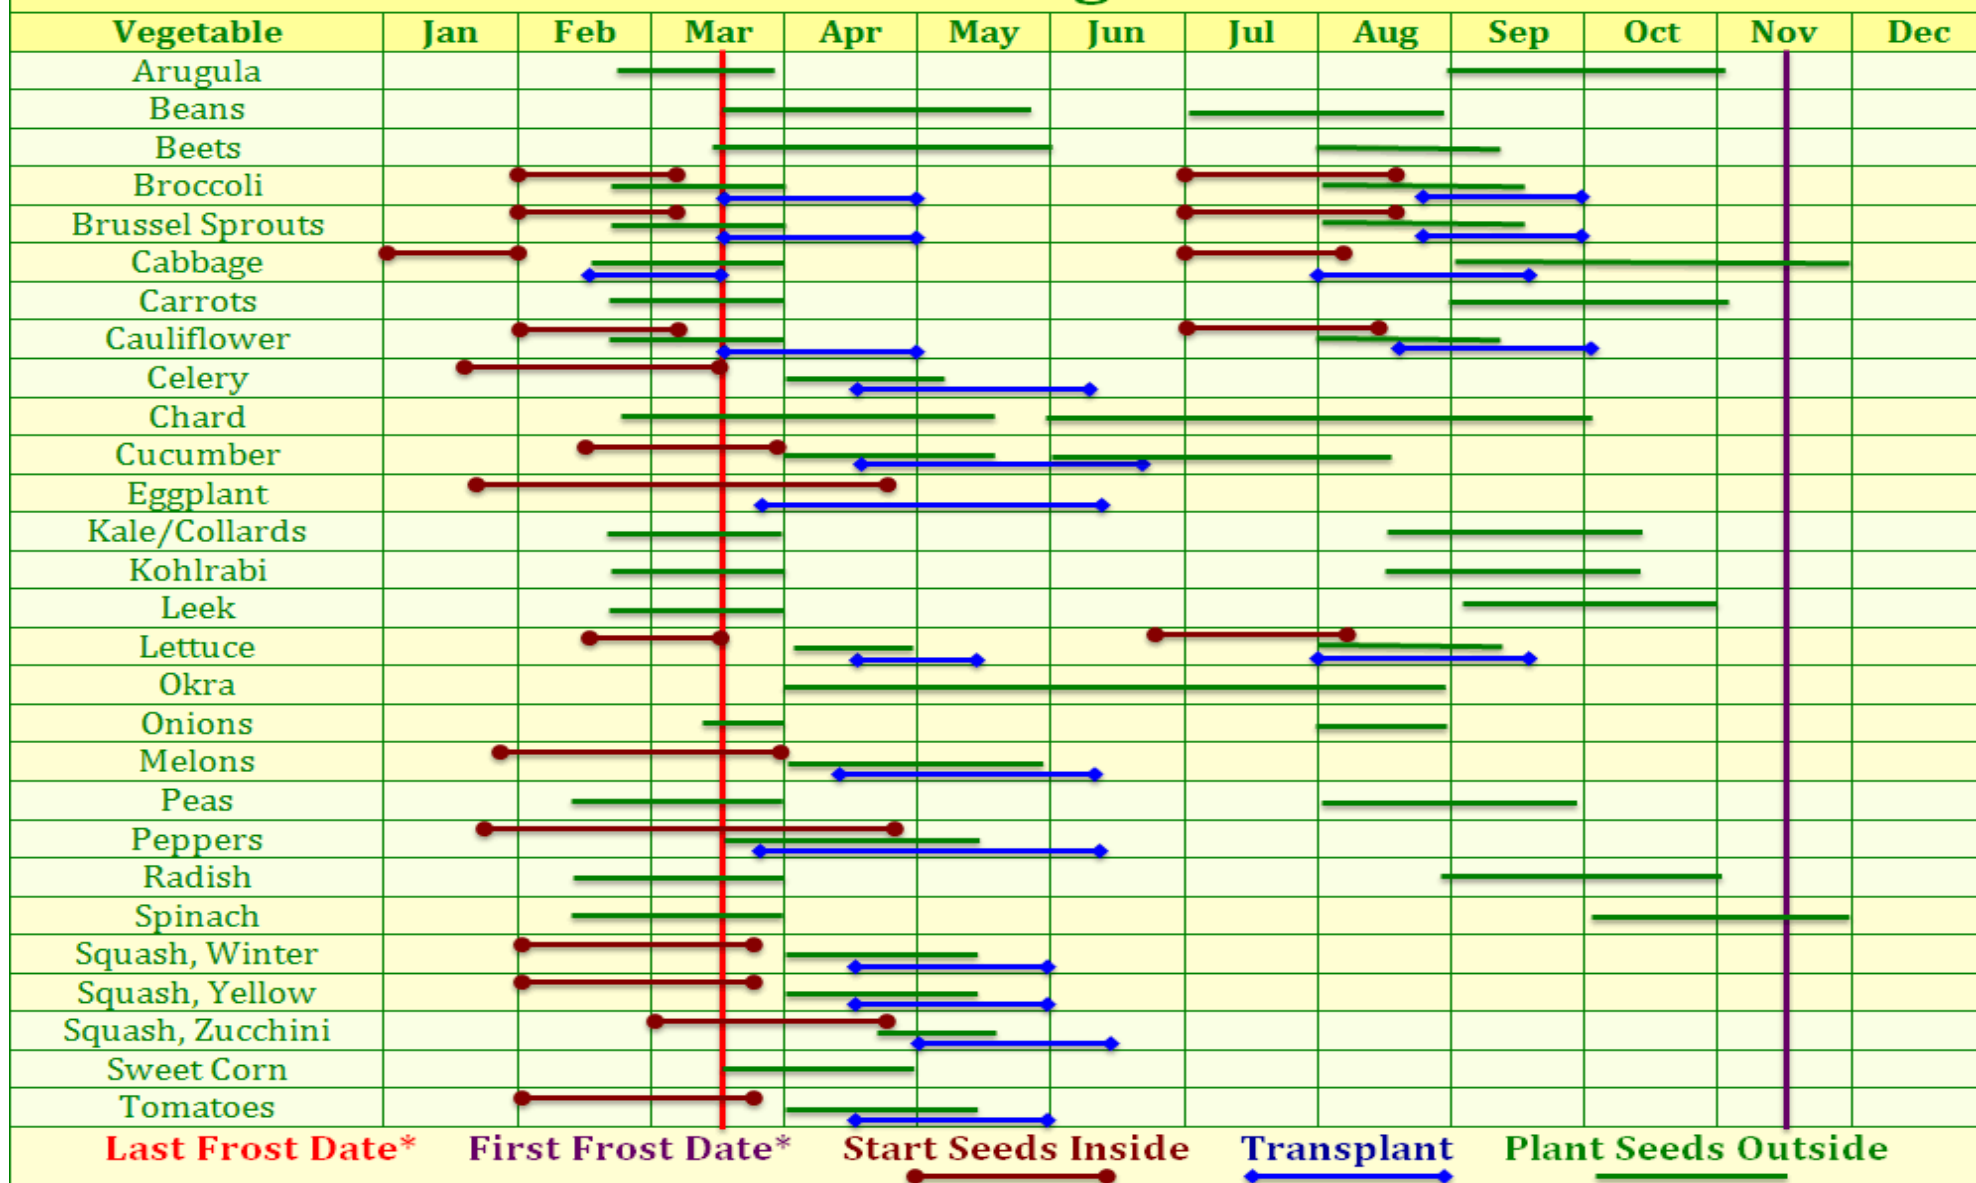

ZONE 8 Planting Schedule

*Actual frost dates may vary. Use as a planting guide. Dates are based on data average.